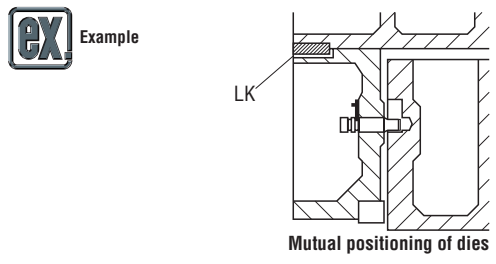

Delivery 5 Days Express A

Alterations Catalog No. — L(LC)
BUKE 20 — LC115

Printed in Red • **Printed in Blue**

5 Days Express A

📍 For area out of Singapore, please refer to P.I.

Quantity discount rate

Quantity	1~19	20~49	50~99	100~200
Rate	—	5%	10%	15%

Alteration	Code	Spec.	1Code
	LC	L dimension change 50 ≤ LC < L 1mm increments Both ends are cut to the specified dimension.	Quotation

Stocks Availability Subjected to Prior Sales.